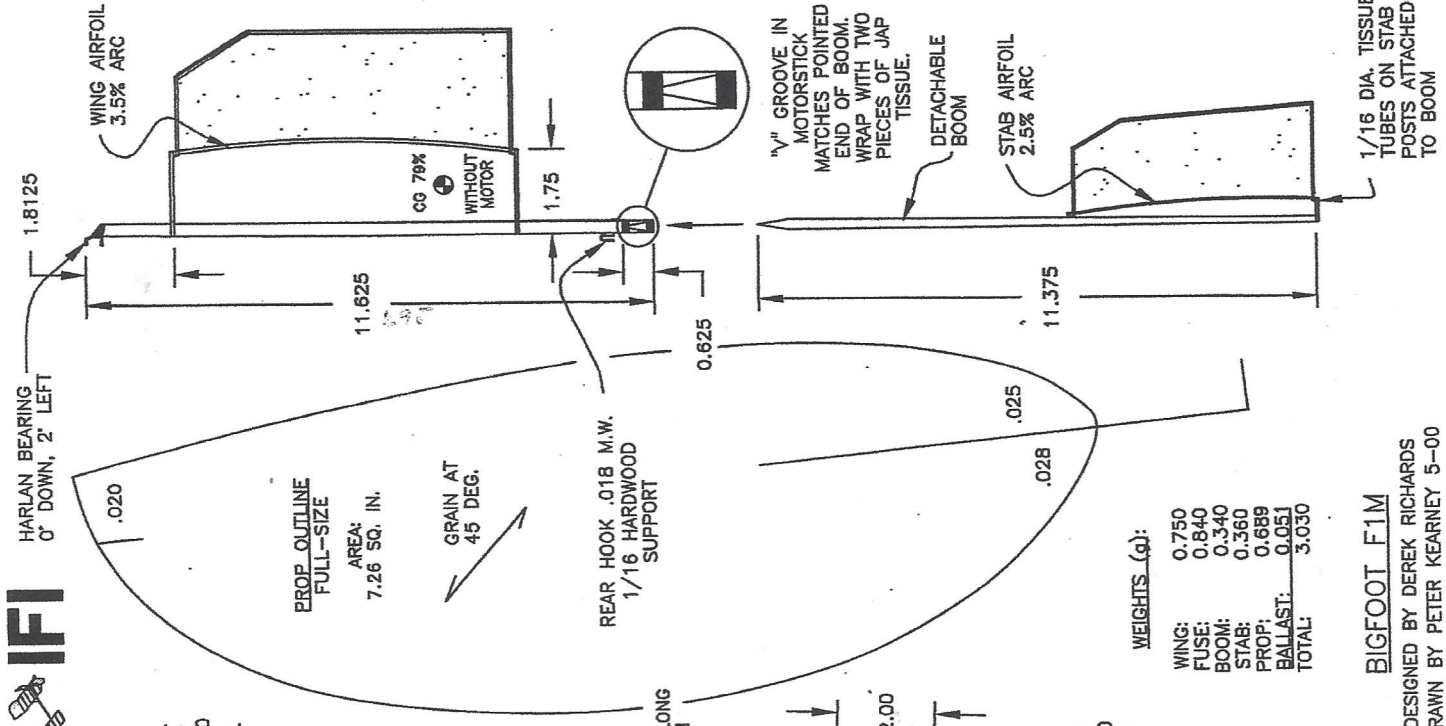

HARLAN BEARING
0" DOWN, 2" LEFT

BIGFOOT F1M

DESIGNED BY DEREK RICHARDS
DRAWN BY PETER KEARNEY 5-00

SCALE 1:4 (EXCEPT AS NOTED)
ALL DIMENSIONS IN INCHES