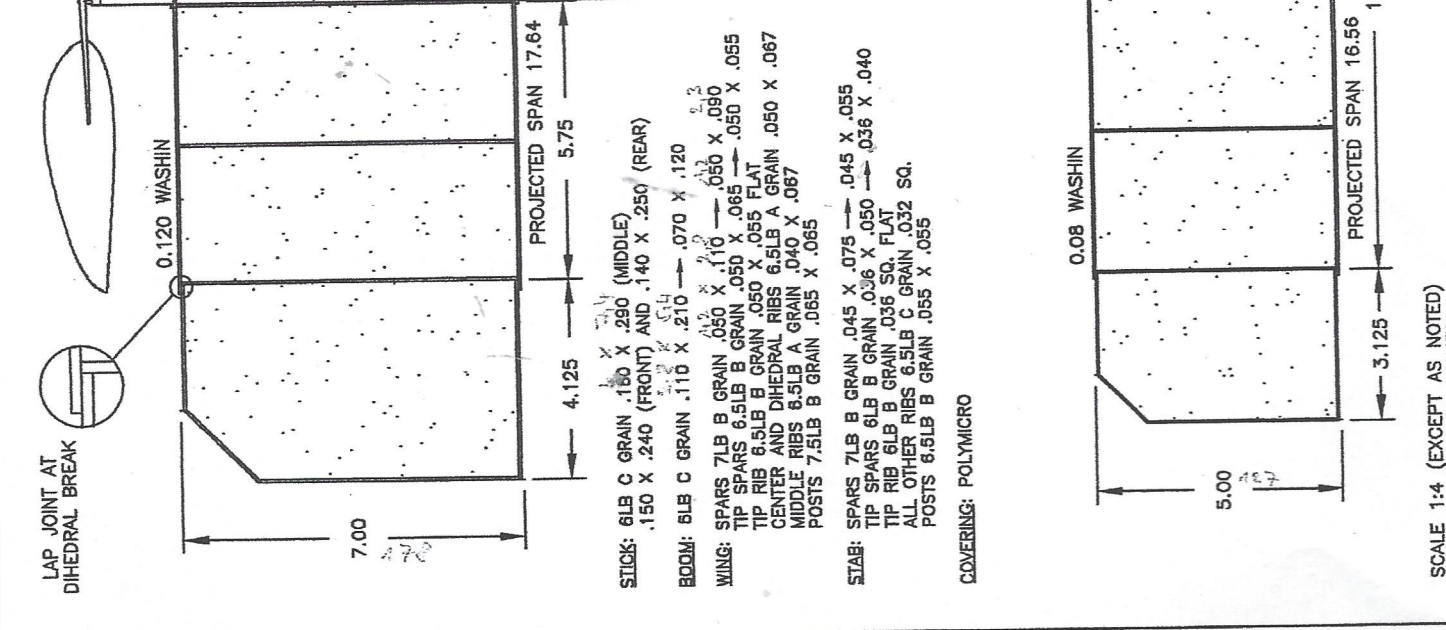

HARLAN BEARING
0" DOWN, 2" LEFT

BIGFOOT F1M

DESIGNED BY DEREK RICHARDS
DRAWN BY PETER KEARNEY 5-00

SCALE 1:4 (EXCEPT AS NOTED)
ALL DIMENSIONS IN INCHES