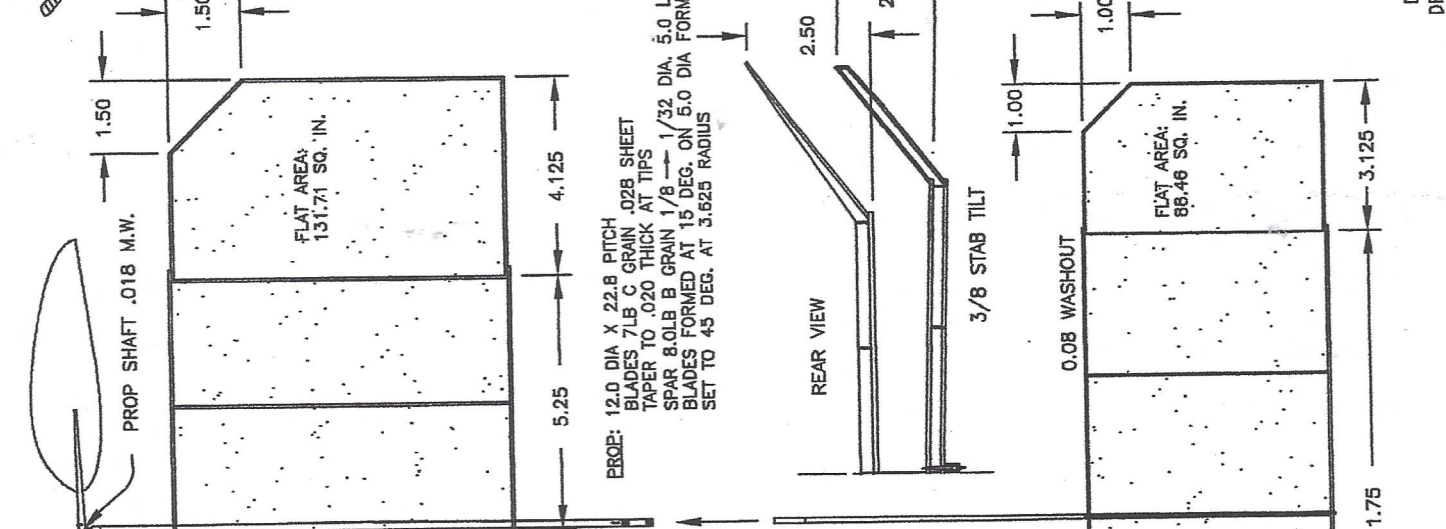

HARLAN BEARING
0" DOWN, 2" LEFT

BIGFOOT F1M

DESIGNED BY DEREK RICHARDS
DRAWN BY PETER KEARNEY 5-00

SCALE 1:4 (EXCEPT AS NOTED)
ALL DIMENSIONS IN INCHES